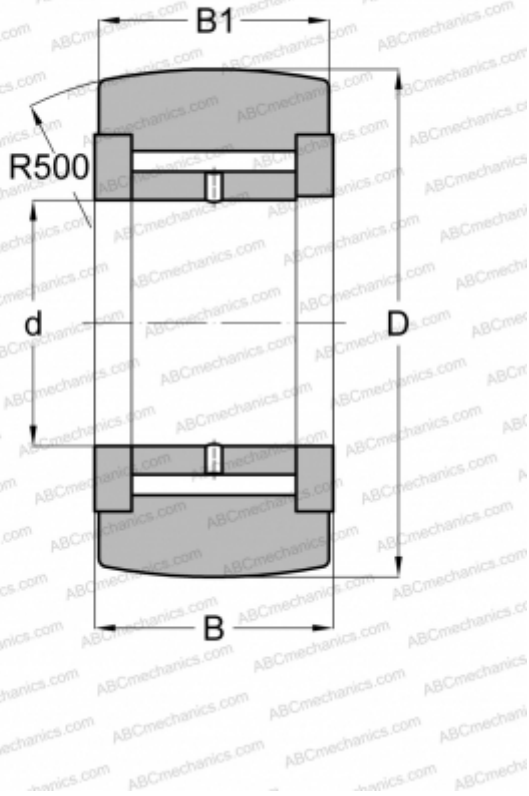

FYCR6R NSK

Yoke type track roller

TYPE: Roller bearings, Yoke type track rollers, With axial guidance, Full complement needle roller set, outer ring has a spherical outside surface, type FYCR..R (NSK)

Technical specification

DIMENSIONS, MM

d	6,000
D	19,000
B	12,000
B1	11,000

WEIGHT, KG

0,022

MANUFACTURER

[NSK](#)