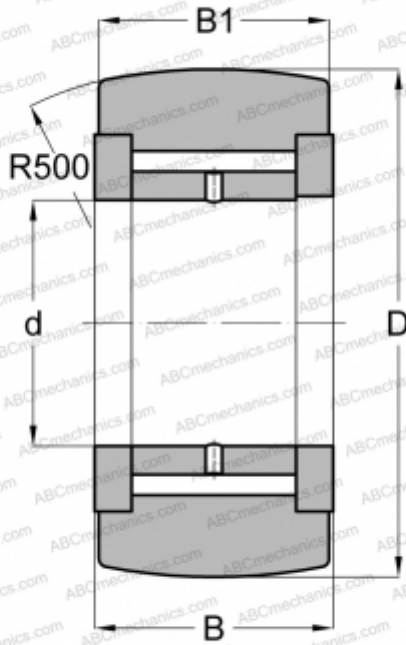

## FYCR10R NSK

Yoke type track roller

TYPE: Roller bearings, Yoke type track rollers, With axial guidance, Full complement needle roller set, outer ring has a spherical outside surface, type FYCR..R (NSK)

### Technical specification

#### DIMENSIONS, MM

d	10,000
D	30,000
B	15,000
B1	14,000

#### WEIGHT, KG

0,069