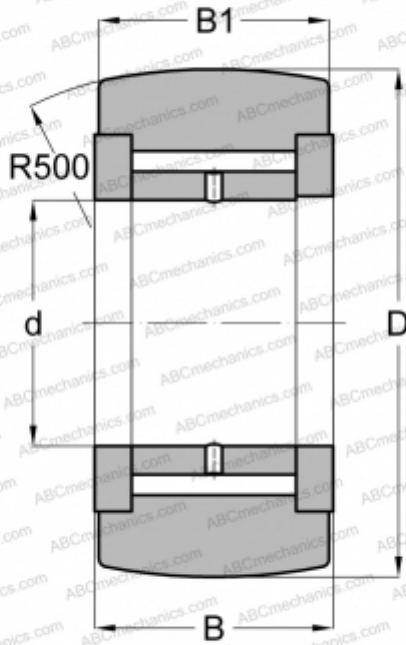

## FYCR12R NSK

Yoke type track roller

TYPE: Roller bearings, Yoke type track rollers, With axial guidance, Full complement needle roller set, outer ring has a spherical outside surface, type FYCR..R (NSK)

### Technical specification

#### DIMENSIONS, MM

|    |        |
|----|--------|
| d  | 12,000 |
| D  | 32,000 |
| B  | 15,000 |
| B1 | 14,000 |

#### WEIGHT, KG

0,076