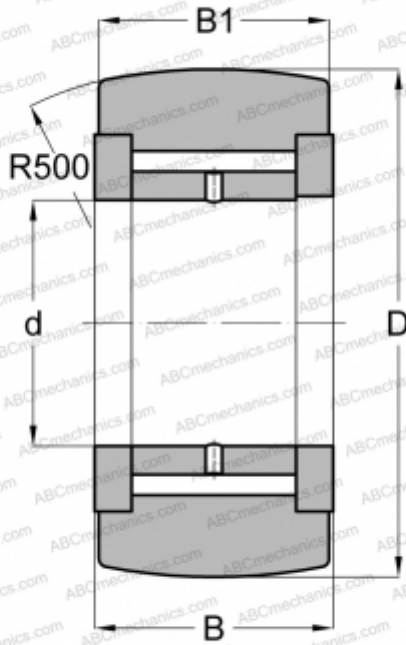

## FYCR15R NSK

Yoke type track roller

TYPE: Roller bearings, Yoke type track rollers, With axial guidance, Full complement needle roller set, outer ring has a spherical outside surface, type FYCR..R (NSK)

### Technical specification

#### DIMENSIONS, MM

d	15,000
D	35,000
B	19,000
B1	18,000

#### WEIGHT, KG

0,105