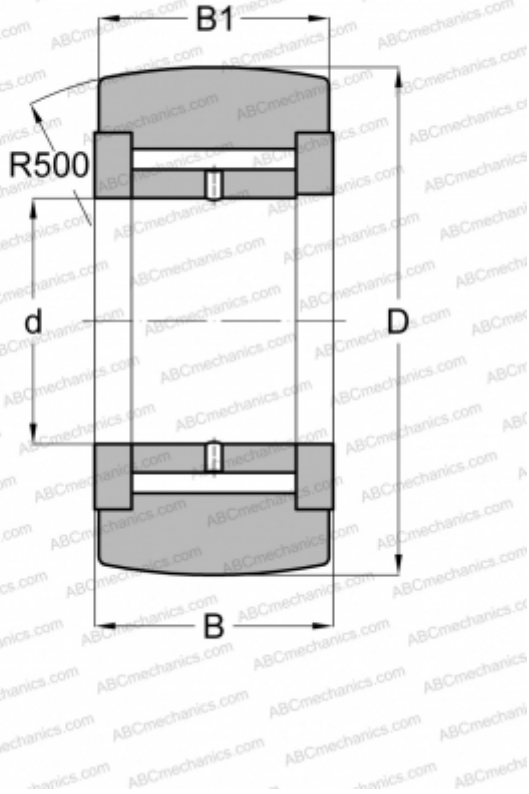

FYCR20R NSK

Yoke type track roller

TYPE: Roller bearings, Yoke type track rollers, With axial guidance, Full complement needle roller set, outer ring has a spherical outside surface, type FYCR..R (NSK)

Technical specification

DIMENSIONS, MM

d	20,000
D	47,000
B	25,000
B1	24,000

WEIGHT, KG

0,255

MANUFACTURER

[NSK](#)