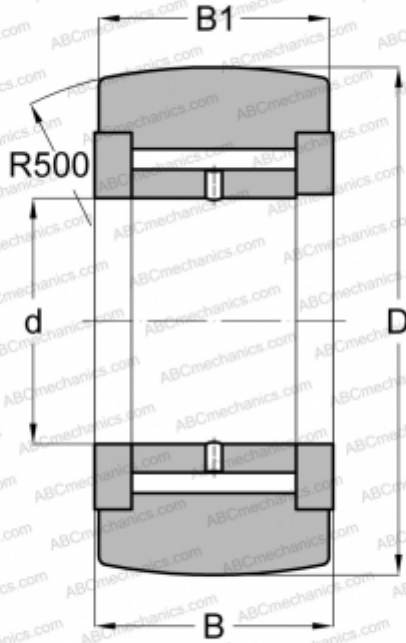

FYCR25R NSK

Yoke type track roller

TYPE: Roller bearings, Yoke type track rollers, With axial guidance, Full complement needle roller set, outer ring has a spherical outside surface, type FYCR..R (NSK)

Technical specification

DIMENSIONS, MM

d	25,000
D	52,000
B	25,000
B1	24,000

WEIGHT, KG

0,285

MANUFACTURER

[NSK](#)