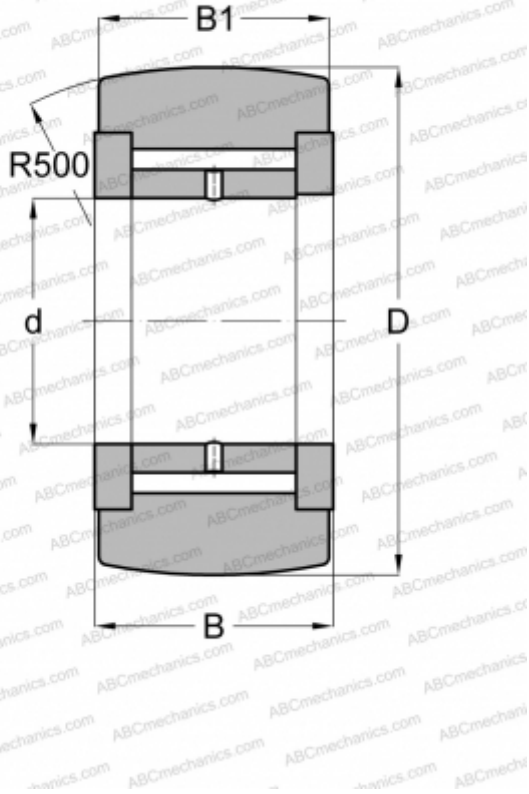

## FYCR30R NSK

Yoke type track roller

TYPE: Roller bearings, Yoke type track rollers, With axial guidance, Full complement needle roller set, outer ring has a spherical outside surface, type FYCR..R (NSK)

### Technical specification

#### DIMENSIONS, MM

d	30,000
D	62,000
B	29,000
B1	28,000

#### WEIGHT, KG

0,480