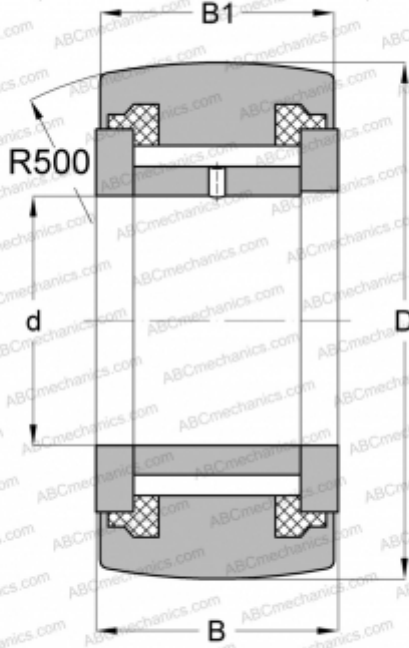

FYCRS5R NSK

Yoke type track roller

TYPE: Roller bearings, Yoke type track rollers, With axial guidance, Full complement needle roller set, with seal, with thrust washer, outer ring has a spherical outside surface, type FYCRS..R (NSK)

Technical specification

DIMENSIONS, MM

d	5,000
D	16,000
B	12,000
B1	11,000

WEIGHT, KG

0,016

MANUFACTURER

[NSK](#)