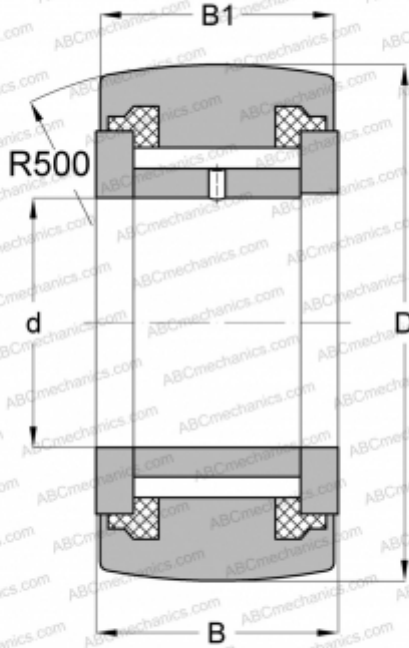

## FYCRS6R NSK

Yoke type track roller

TYPE: Roller bearings, Yoke type track rollers, With axial guidance, Full complement needle roller set, with seal, with thrust washer, outer ring has a spherical outside surface, type FYCRS..R (NSK)

### Technical specification

#### DIMENSIONS, MM

d	6,000
D	19,000
B	12,000
B1	11,000

#### WEIGHT, KG

0,022