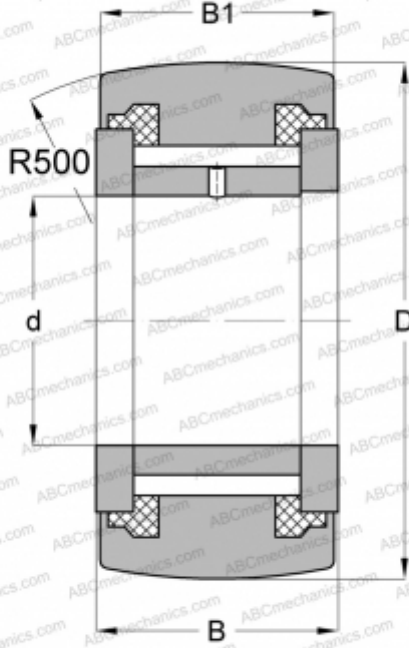

FYCRS8R NSK

Yoke type track roller

TYPE: Roller bearings, Yoke type track rollers, With axial guidance, Full complement needle roller set, with seal, with thrust washer, outer ring has a spherical outside surface, type FYCRS..R (NSK)

Technical specification

DIMENSIONS, MM

d	8,000
D	24,000
B	15,000
B1	14,000

WEIGHT, KG

0,044

MANUFACTURER

[NSK](#)