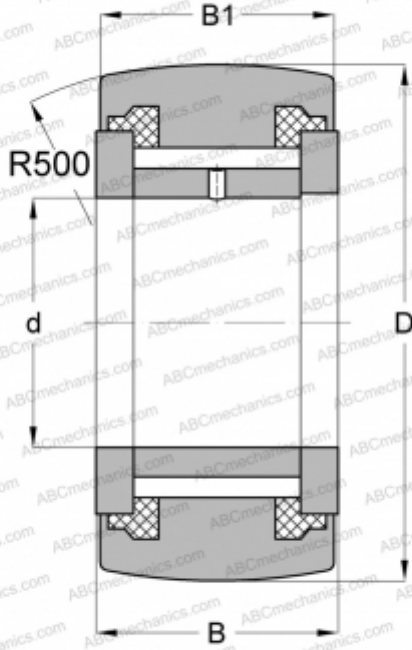

FYCRS12R NSK

Yoke type track roller

TYPE: Roller bearings, Yoke type track rollers, With axial guidance, Full complement needle roller set, with seal, with thrust washer, outer ring has a spherical outside surface, type FYCRS..R (NSK)

Technical specification

DIMENSIONS, MM

d	12,000
D	32,000
B	15,000
B1	14,000

WEIGHT, KG

0,076

MANUFACTURER

[NSK](#)