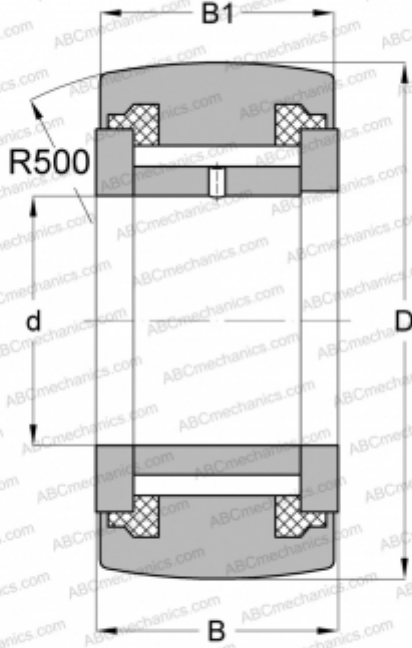

FYCRS15R NSK

Yoke type track roller

TYPE: Roller bearings, Yoke type track rollers, With axial guidance, Full complement needle roller set, with seal, with thrust washer, outer ring has a spherical outside surface, type FYCRS..R (NSK)

Technical specification

DIMENSIONS, MM

d	15,000
D	35,000
B	19,000
B1	18,000

WEIGHT, KG

0,105

MANUFACTURER

[NSK](#)