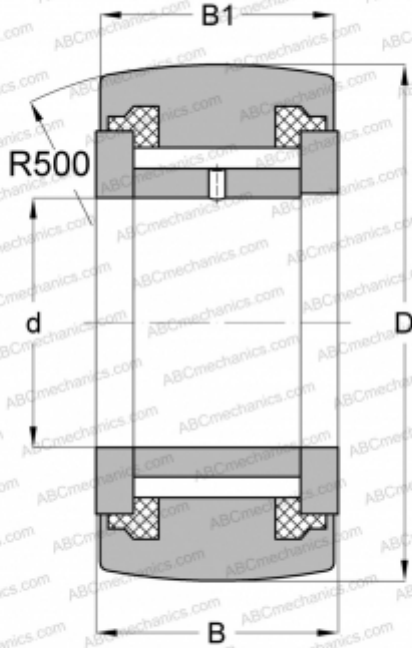

FYCRS17R NSK

Yoke type track roller

TYPE: Roller bearings, Yoke type track rollers, With axial guidance, Full complement needle roller set, with seal, with thrust washer, outer ring has a spherical outside surface, type FYCRS..R (NSK)

Technical specification

DIMENSIONS, MM

d	17,000
D	40,000
B	21,000
B1	20,000

WEIGHT, KG

0,145

MANUFACTURER

[NSK](#)