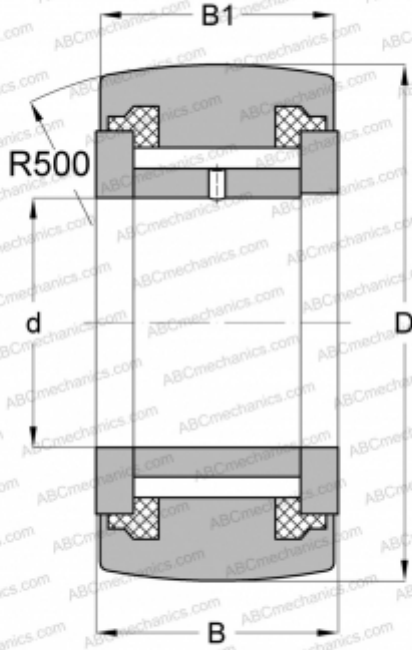

## FYCRS25R NSK

Yoke type track roller

TYPE: Roller bearings, Yoke type track rollers, With axial guidance, Full complement needle roller set, with seal, with thrust washer, outer ring has a spherical outside surface, type FYCRS..R (NSK)

### Technical specification

#### DIMENSIONS, MM

d	25,000
D	52,000
B	25,000
B1	24,000

#### WEIGHT, KG

0,285