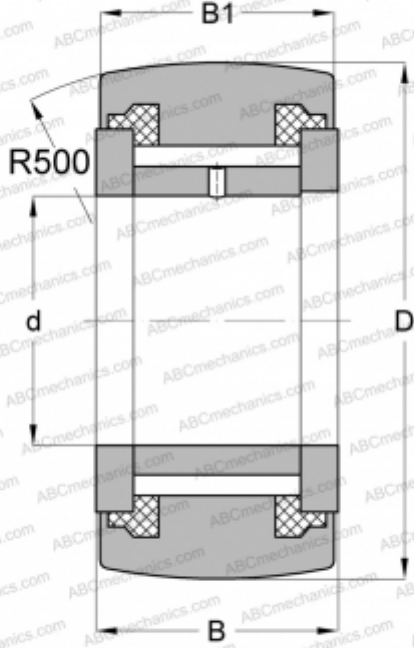

## FYCRS30R NSK

Yoke type track roller

TYPE: Roller bearings, Yoke type track rollers, With axial guidance, Full complement needle roller set, with seal, with thrust washer, outer ring has a spherical outside surface, type FYCRS..R (NSK)

### Technical specification

#### DIMENSIONS, MM

d	30,000
D	62,000
B	29,000
B1	28,000

#### WEIGHT, KG

0,480