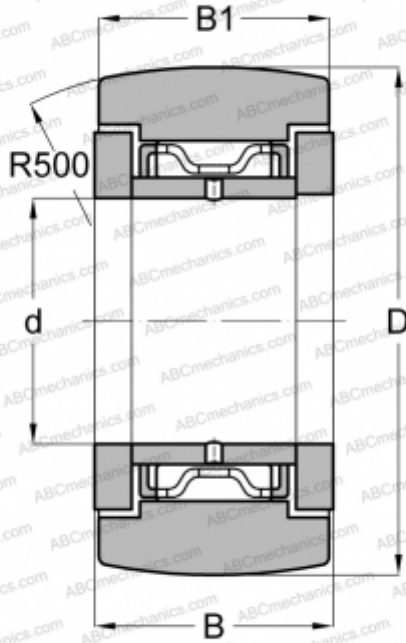

FYCJ8R NSK

Yoke type track roller

TYPE: Roller bearings, Yoke type track rollers, With axial guidance, With cage, outer ring has a spherical outside surface, type FYCJ..R (NSK)

Technical specification

DIMENSIONS, MM

d	8,000
D	24,000
B	15,000
B1	14,000

WEIGHT, KG

0,042

MANUFACTURER

[NSK](#)