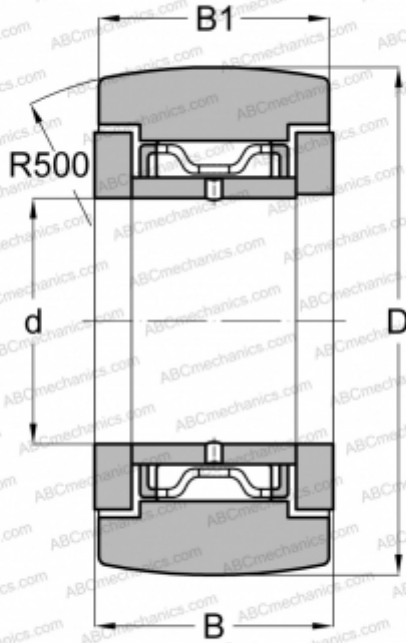

FYCJ10R NSK

Yoke type track roller

TYPE: Roller bearings, Yoke type track rollers, With axial guidance, With cage, outer ring has a spherical outside surface, type FYCJ..R (NSK)

Technical specification

DIMENSIONS, MM

d	10,000
D	30,000
B	15,000
B1	14,000

WEIGHT, KG

0,067

MANUFACTURER

[NSK](#)