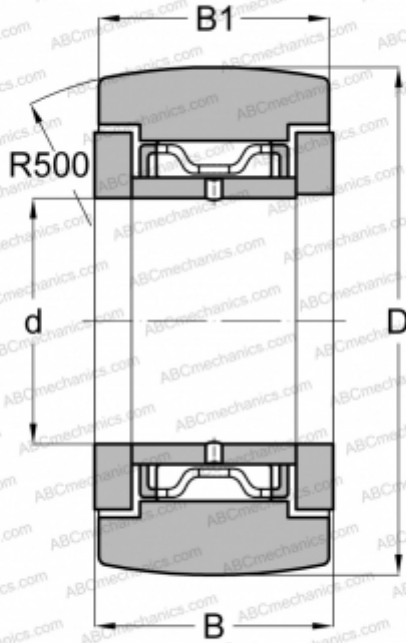

FYCJ12R NSK

Yoke type track roller

TYPE: Roller bearings, Yoke type track rollers, With axial guidance, With cage, outer ring has a spherical outside surface, type FYCJ..R (NSK)

Technical specification

DIMENSIONS, MM

d	12,000
D	32,000
B	15,000
B1	14,000

WEIGHT, KG

0,074

MANUFACTURER

[NSK](#)