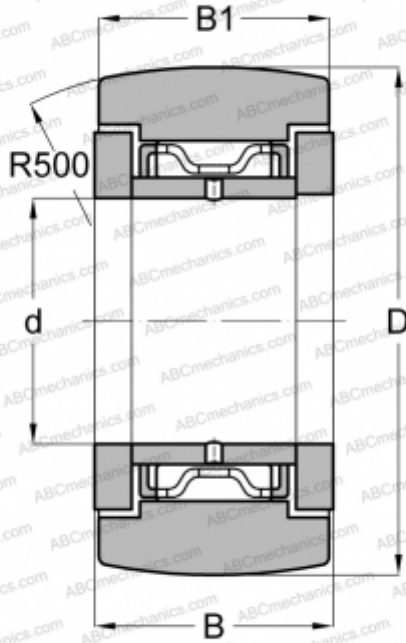

FYCJ20R NSK

Yoke type track roller

TYPE: Roller bearings, Yoke type track rollers, With axial guidance, With cage, outer ring has a spherical outside surface, type FYCJ..R (NSK)

Technical specification

DIMENSIONS, MM

d	20,000
D	47,000
B	25,000
B1	24,000

WEIGHT, KG

0,245

MANUFACTURER

[NSK](#)