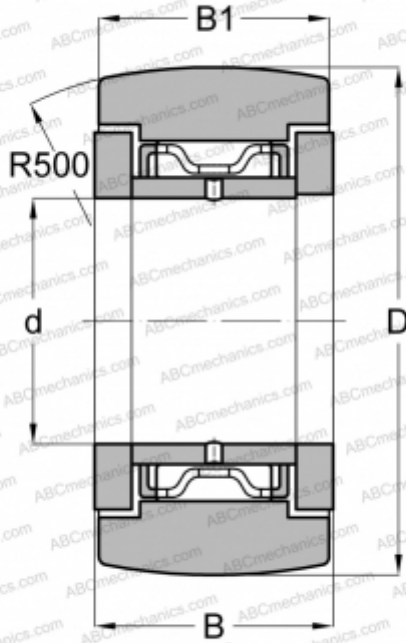

FYCJ30R NSK

Yoke type track roller

TYPE: Roller bearings, Yoke type track rollers, With axial guidance, With cage, outer ring has a spherical outside surface, type FYCJ..R (NSK)

Technical specification

DIMENSIONS, MM

d	30,000
D	62,000
B	29,000
B1	28,000

WEIGHT, KG

0,470

MANUFACTURER

[NSK](#)