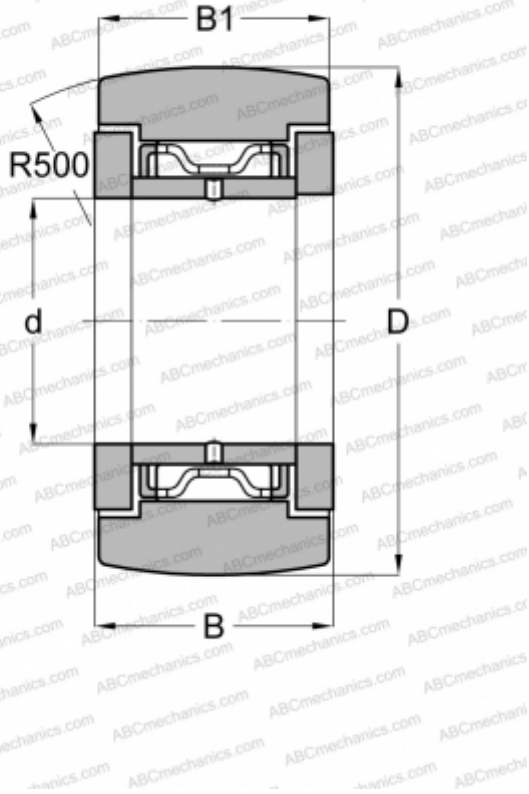

## FYCJ35R NSK

Yoke type track roller

TYPE: Roller bearings, Yoke type track rollers, With axial guidance, With cage, outer ring has a spherical outside surface, type FYCJ..R (NSK)

### Technical specification

#### DIMENSIONS, MM

d	35,000
D	72,000
B	29,000
B1	28,000

#### WEIGHT, KG

0,635