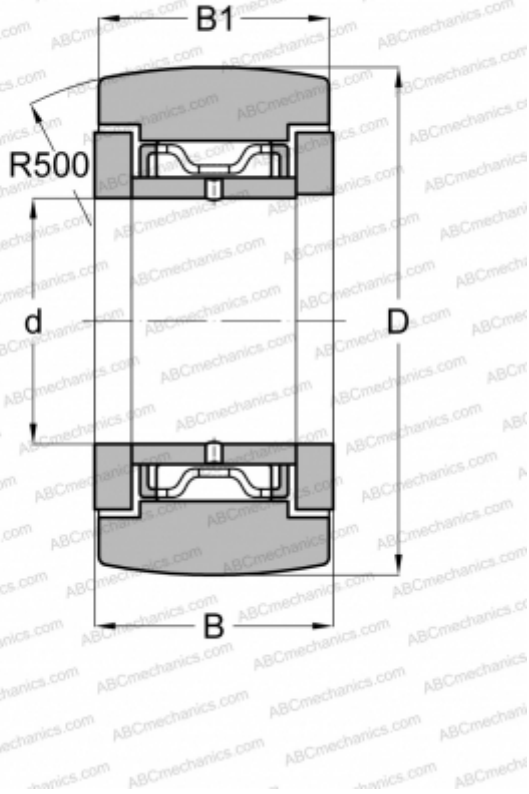

FYCJ40R NSK

Yoke type track roller

TYPE: Roller bearings, Yoke type track rollers, With axial guidance, With cage, outer ring has a spherical outside surface, type FYCJ..R (NSK)

Technical specification

DIMENSIONS, MM

d	40,000
D	80,000
B	32,000
B1	30,000

WEIGHT, KG

0,865

MANUFACTURER

[NSK](#)