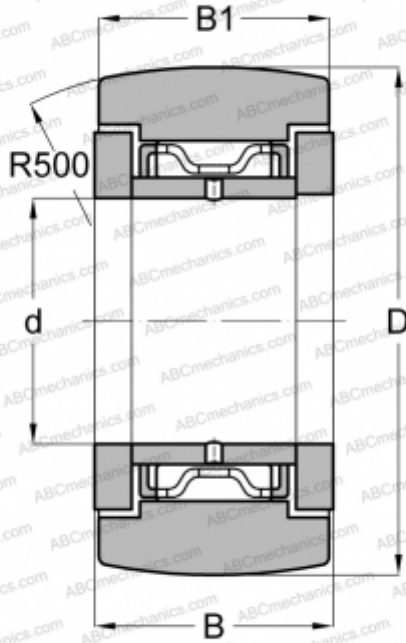

FYCJ45R NSK

Yoke type track roller

TYPE: Roller bearings, Yoke type track rollers, With axial guidance, With cage, outer ring has a spherical outside surface, type FYCJ..R (NSK)

Technical specification

DIMENSIONS, MM

d	45,000
D	85,000
B	32,000
B1	30,000

WEIGHT, KG

0,910

MANUFACTURER

[NSK](#)