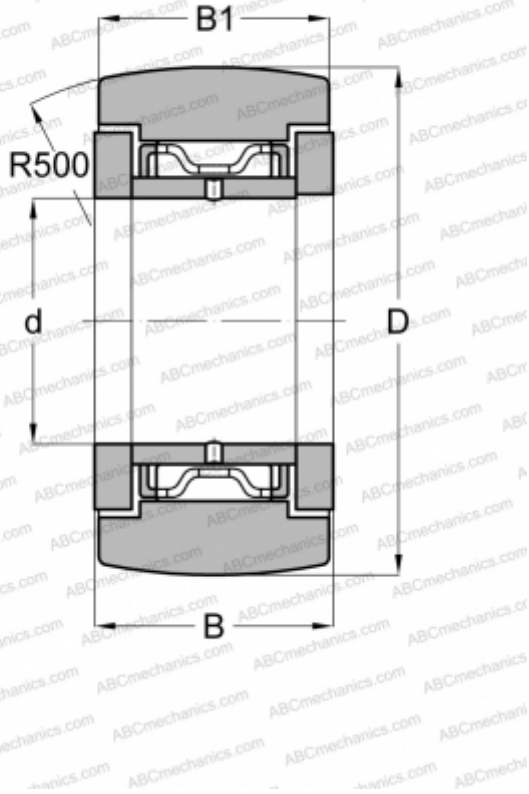

## FYCJ50R NSK

Yoke type track roller

TYPE: Roller bearings, Yoke type track rollers, With axial guidance, With cage, outer ring has a spherical outside surface, type FYCJ..R (NSK)

### Technical specification

#### DIMENSIONS, MM

d	50,000
D	90,000
B	32,000
B1	30,000

#### WEIGHT, KG

0,965