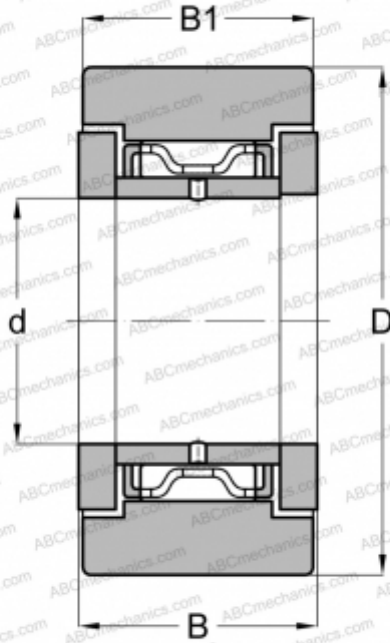

FYCJ10 NSK

Yoke type track roller

TYPE: Roller bearings, Yoke type track rollers, With axial guidance, With cage, outer ring has a cylindrical outside surface, type FYCJ (NSK)

Technical specification

DIMENSIONS, MM

d	10,000
D	30,000
B	15,000
B1	14,000

WEIGHT, KG

0,067

MANUFACTURER

[NSK](#)