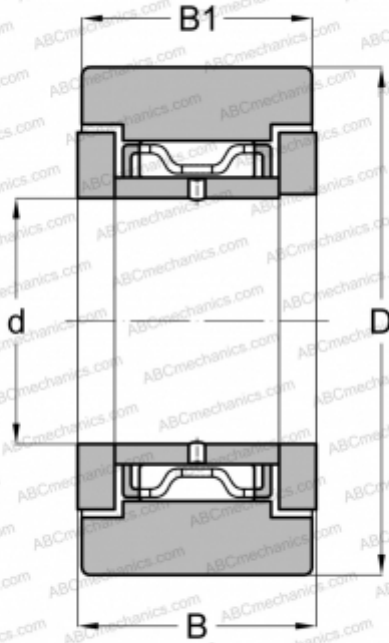

## FYCJ35 NSK

Yoke type track roller

TYPE: Roller bearings, Yoke type track rollers, With axial guidance, With cage, outer ring has a cylindrical outside surface, type FYCJ (NSK)

### Technical specification

#### DIMENSIONS, MM

d	35,000
D	72,000
B	29,000
B1	28,000

#### WEIGHT, KG

0,635