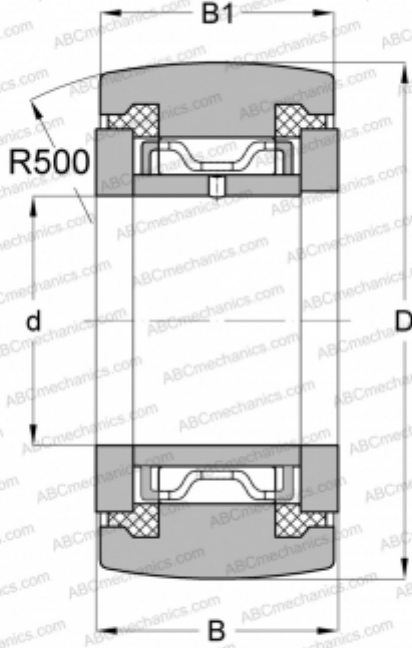

FYCJS5R NSK

Yoke type track roller

TYPE: Roller bearings, Yoke type track rollers, With axial guidance, With cage, with seal, with thrust washer, outer ring has a spherical outside surface, type FYCJS..R (NSK)

Technical specification

DIMENSIONS, MM

d	5,000
D	16,000
B	12,000
B1	11,000

WEIGHT, KG

0,014

MANUFACTURER

[NSK](#)