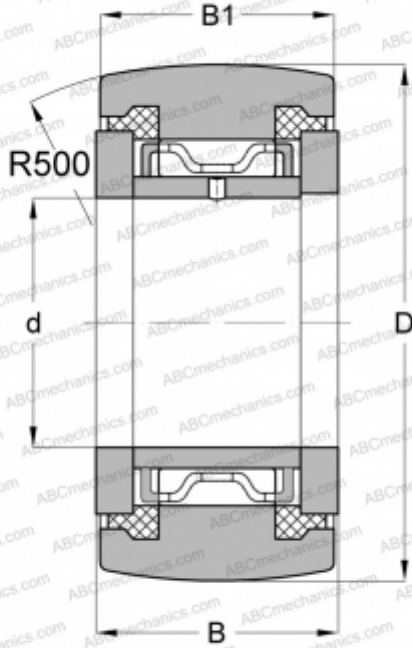

FYCJS6R NSK

Yoke type track roller

TYPE: Roller bearings, Yoke type track rollers, With axial guidance, With cage, with seal, with thrust washer, outer ring has a spherical outside surface, type FYCJS..R (NSK)

Technical specification

DIMENSIONS, MM

d	6,000
D	19,000
B	12,000
B1	11,000

WEIGHT, KG

0,020

MANUFACTURER

[NSK](#)