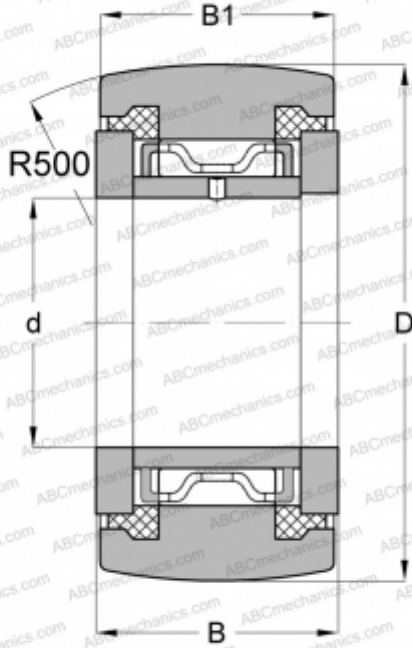

## FYCJS8R NSK

Yoke type track roller

TYPE: Roller bearings, Yoke type track rollers, With axial guidance, With cage, with seal, with thrust washer, outer ring has a spherical outside surface, type FYCJS..R (NSK)

### Technical specification

#### DIMENSIONS, MM

d	8,000
D	24,000
B	15,000
B1	14,000

#### WEIGHT, KG

0,042