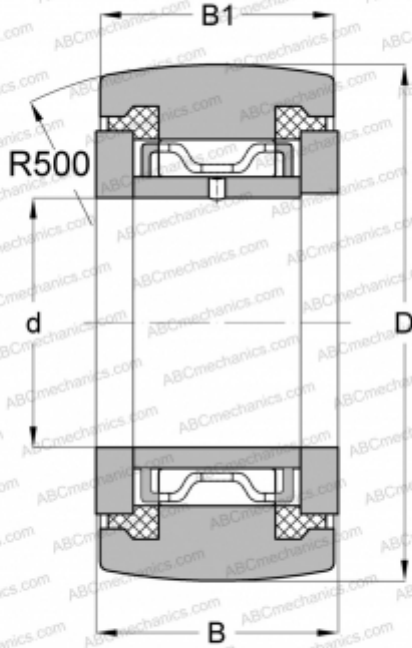

## FYCJS10R NSK

Yoke type track roller

TYPE: Roller bearings, Yoke type track rollers, With axial guidance, With cage, with seal, with thrust washer, outer ring has a spherical outside surface, type FYCJS..R (NSK)

### Technical specification

#### DIMENSIONS, MM

d	10,000
D	30,000
B	15,000
B1	14,000

#### WEIGHT, KG

0,067