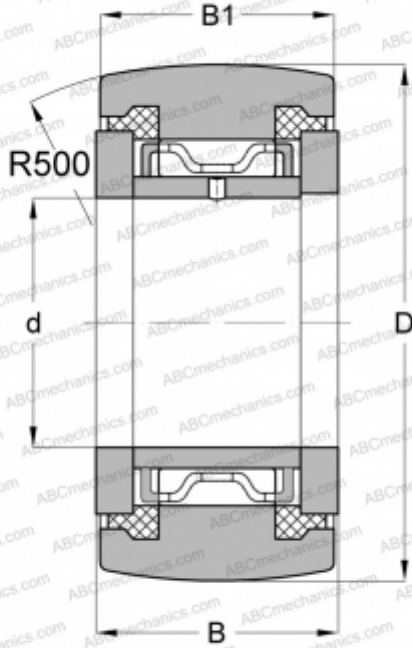

FYCJS12R NSK

Yoke type track roller

TYPE: Roller bearings, Yoke type track rollers, With axial guidance, With cage, with seal, with thrust washer, outer ring has a spherical outside surface, type FYCJS..R (NSK)

Technical specification

DIMENSIONS, MM

d	12,000
D	32,000
B	15,000
B1	14,000

WEIGHT, KG

0,074

MANUFACTURER

[NSK](#)