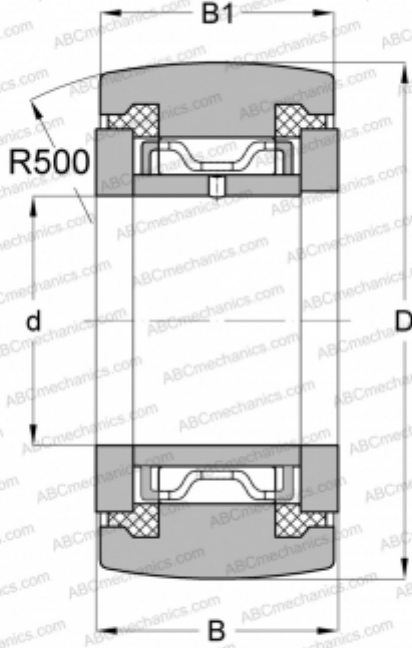

FYCJS15R NSK

Yoke type track roller

TYPE: Roller bearings, Yoke type track rollers, With axial guidance, With cage, with seal, with thrust washer, outer ring has a spherical outside surface, type FYCJS..R (NSK)

Technical specification

DIMENSIONS, MM

d	15,000
D	35,000
B	19,000
B1	18,000

WEIGHT, KG

0,097

MANUFACTURER

[NSK](#)