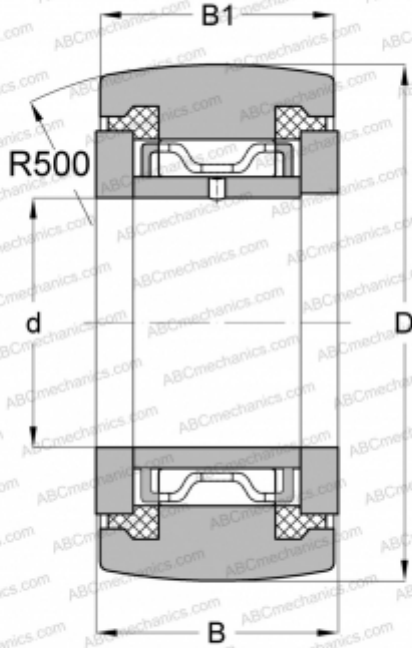

FYCJS17R NSK

Yoke type track roller

TYPE: Roller bearings, Yoke type track rollers, With axial guidance, With cage, with seal, with thrust washer, outer ring has a spherical outside surface, type FYCJS..R (NSK)

Technical specification

DIMENSIONS, MM

d	17,000
D	40,000
B	21,000
B1	20,000

WEIGHT, KG

0,140

MANUFACTURER

[NSK](#)