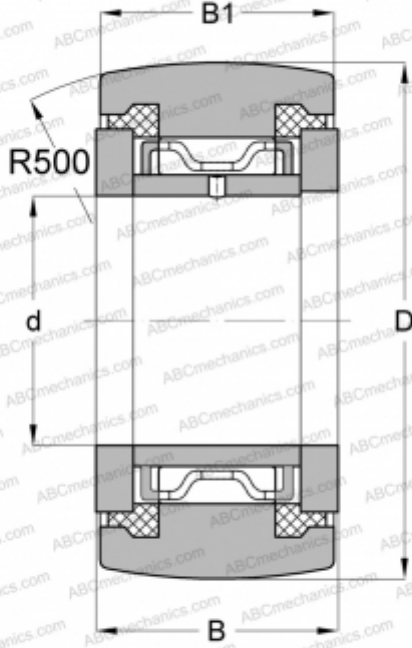

## FYCJS20R NSK

Yoke type track roller

TYPE: Roller bearings, Yoke type track rollers, With axial guidance, With cage, with seal, with thrust washer, outer ring has a spherical outside surface, type FYCJS..R (NSK)

### Technical specification

#### DIMENSIONS, MM

d	20,000
D	47,000
B	25,000
B1	24,000

#### WEIGHT, KG

0,245