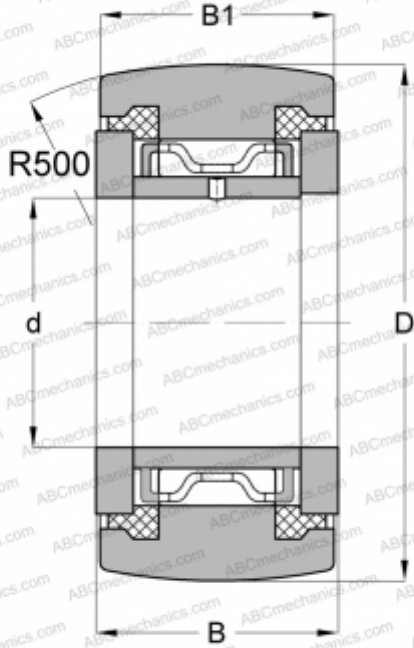

## FYCJS25R NSK

Yoke type track roller

TYPE: Roller bearings, Yoke type track rollers, With axial guidance, With cage, with seal, with thrust washer, outer ring has a spherical outside surface, type FYCJS..R (NSK)

### Technical specification

#### DIMENSIONS, MM

d	25,000
D	52,000
B	25,000
B1	24,000

#### WEIGHT, KG

0,275