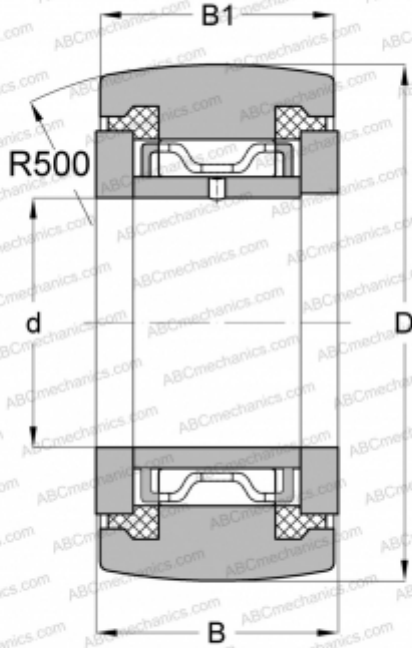

## FYCJS30R NSK

Yoke type track roller

TYPE: Roller bearings, Yoke type track rollers, With axial guidance, With cage, with seal, with thrust washer, outer ring has a spherical outside surface, type FYCJS..R (NSK)

### Technical specification

#### DIMENSIONS, MM

d	30,000
D	62,000
B	29,000
B1	28,000

#### WEIGHT, KG

0,470