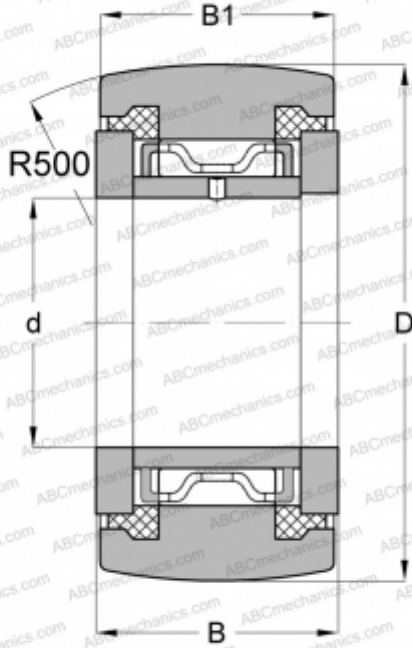

FYCJS35R NSK

Yoke type track roller

TYPE: Roller bearings, Yoke type track rollers, With axial guidance, With cage, with seal, with thrust washer, outer ring has a spherical outside surface, type FYCJS..R (NSK)

Technical specification

DIMENSIONS, MM

d	35,000
D	72,000
B	29,000
B1	28,000

WEIGHT, KG

0,635

MANUFACTURER

[NSK](#)