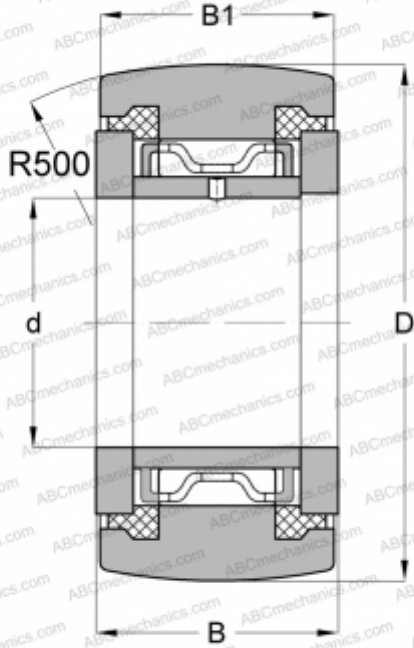

## FYCJS40R NSK

Yoke type track roller

TYPE: Roller bearings, Yoke type track rollers, With axial guidance, With cage, with seal, with thrust washer, outer ring has a spherical outside surface, type FYCJS..R (NSK)

### Technical specification

#### DIMENSIONS, MM

d	40,000
D	80,000
B	32,000
B1	30,000

#### WEIGHT, KG

0,865