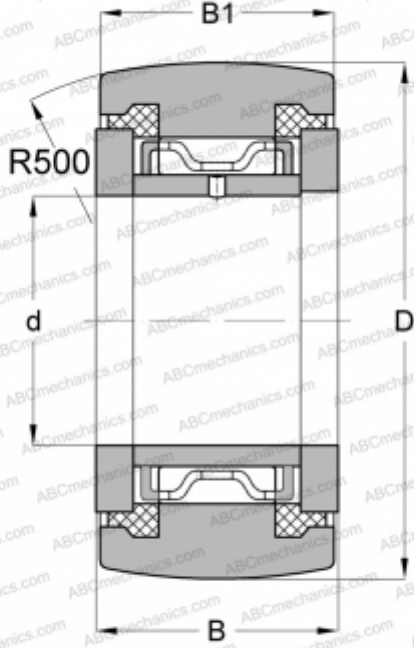

FYCJS45R NSK

Yoke type track roller

TYPE: Roller bearings, Yoke type track rollers, With axial guidance, With cage, with seal, with thrust washer, outer ring has a spherical outside surface, type FYCJS..R (NSK)

Technical specification

DIMENSIONS, MM

d	45,000
D	85,000
B	32,000
B1	30,000

WEIGHT, KG

0,910

MANUFACTURER

[NSK](#)