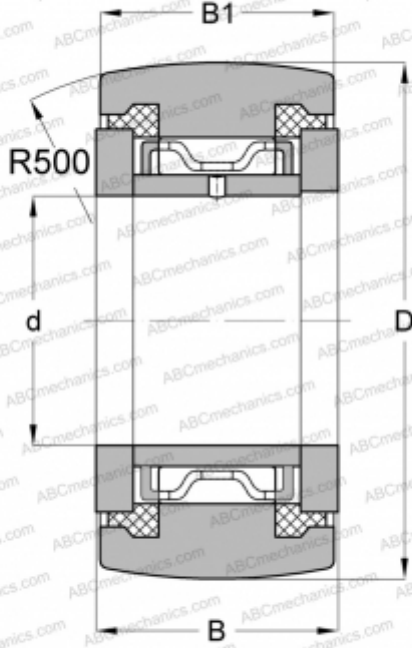

FYCJS50R NSK

Yoke type track roller

TYPE: Roller bearings, Yoke type track rollers, With axial guidance, With cage, with seal, with thrust washer, outer ring has a spherical outside surface, type FYCJS..R (NSK)

Technical specification

DIMENSIONS, MM

d	50,000
D	90,000
B	32,000
B1	30,000

WEIGHT, KG

0,965

MANUFACTURER

[NSK](#)