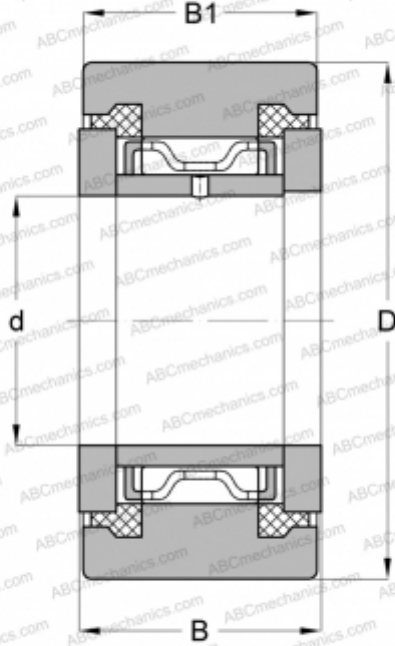

FYCJS8 NSK

Yoke type track roller

TYPE: Roller bearings, Yoke type track rollers, With axial guidance, With cage, with seal, with thrust washer, outer ring has a cylindrical outside surface, type FYCJS (NSK)

Technical specification

DIMENSIONS, MM

d	8,000
D	24,000
B	15,000
B1	14,000

WEIGHT, KG

0,042

MANUFACTURER

[NSK](#)