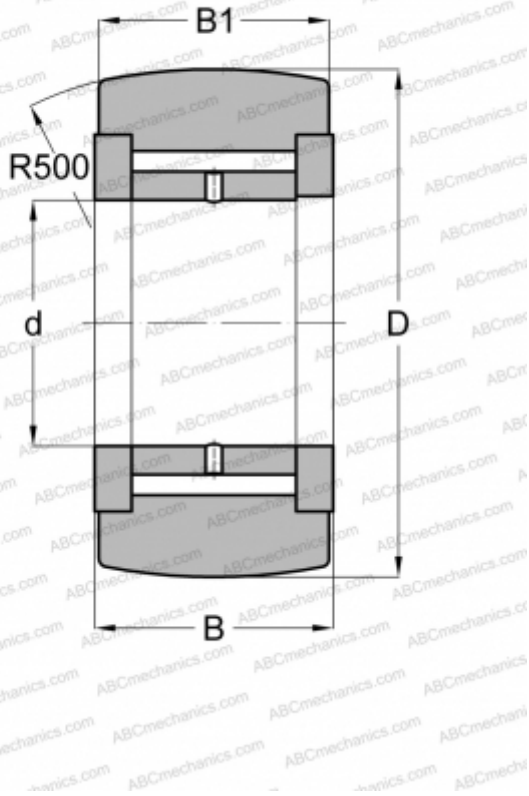

YCR12R NSK

Yoke type track roller

TYPE: Roller bearings, Yoke type track rollers, With axial guidance, Full complement needle roller set, outer ring has a spherical outside surface, type YCR..R (NSK), inch size

Technical specification

DIMENSIONS, MM

d	6,350
D	19,050
B	14,290
B1	12,700

WEIGHT, KG

0,027

MANUFACTURER

[NSK](#)