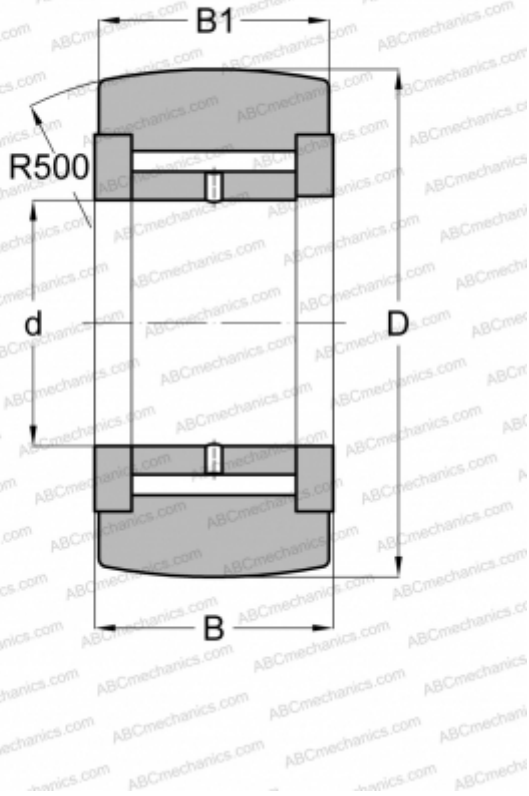

YCR20R NSK

Yoke type track roller

TYPE: Roller bearings, Yoke type track rollers, With axial guidance, Full complement needle roller set, outer ring has a spherical outside surface, type YCR..R (NSK), inch size

Technical specification

DIMENSIONS, MM

d	9,525
D	31,750
B	20,640
B1	19,050

WEIGHT, KG

0,110

MANUFACTURER

[NSK](http://www.nsk.com)