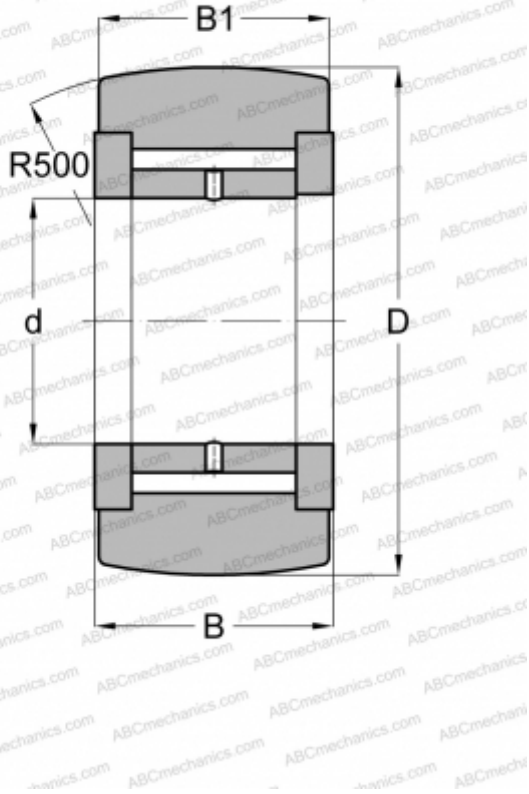

YCR22R NSK

Yoke type track roller

TYPE: Roller bearings, Yoke type track rollers, With axial guidance, Full complement needle roller set, outer ring has a spherical outside surface, type YCR..R (NSK), inch size

Technical specification

DIMENSIONS, MM

d	9,525
D	34,925
B	20,640
B1	19,050

WEIGHT, KG

0,135

MANUFACTURER

[NSK](http://www.nsk.com)