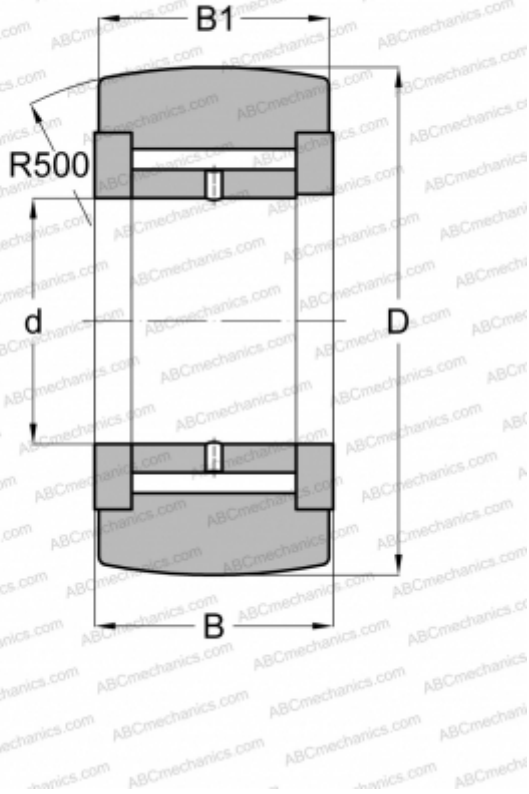

YCR30R NSK

Yoke type track roller

TYPE: Roller bearings, Yoke type track rollers, With axial guidance, Full complement needle roller set, outer ring has a spherical outside surface, type YCR..R (NSK), inch size

Technical specification

DIMENSIONS, MM

d	12,700
D	47,625
B	26,990
B1	25,400

WEIGHT, KG

0,365

MANUFACTURER

[NSK](#)