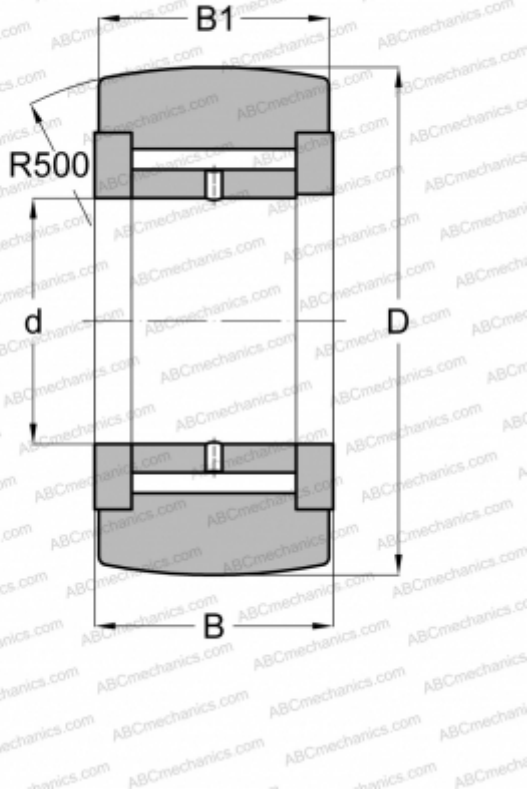

YCR32R NSK

Yoke type track roller

TYPE: Roller bearings, Yoke type track rollers, With axial guidance, Full complement needle roller set, outer ring has a spherical outside surface, type YCR..R (NSK), inch size

Technical specification

DIMENSIONS, MM

d	15,875
D	50,800
B	33,340
B1	31,750

WEIGHT, KG

0,475

MANUFACTURER

[NSK](#)