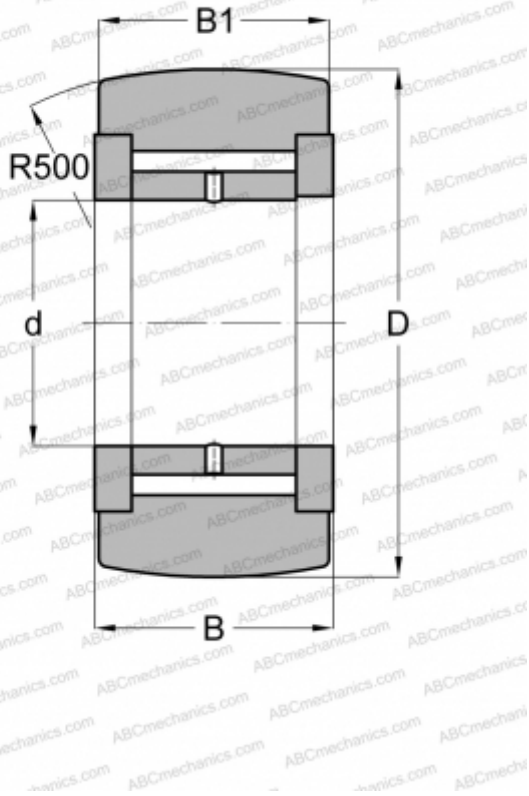

## YCR40R NSK

Yoke type track roller

TYPE: Roller bearings, Yoke type track rollers, With axial guidance, Full complement needle roller set, outer ring has a spherical outside surface, type YCR..R (NSK), inch size

### Technical specification

#### DIMENSIONS, MM

d	19,050
D	63,500
B	39,690
B1	38,100

#### WEIGHT, KG

0,815