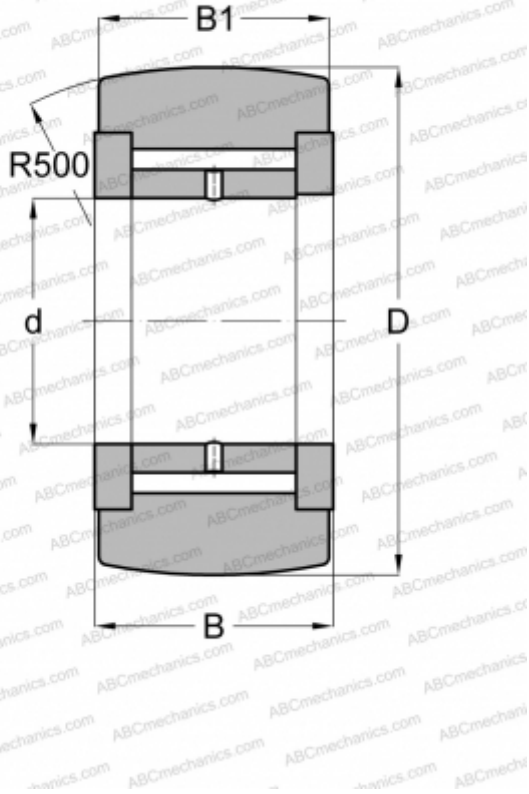

## YCR44R NSK

Yoke type track roller

TYPE: Roller bearings, Yoke type track rollers, With axial guidance, Full complement needle roller set, outer ring has a spherical outside surface, type YCR..R (NSK), inch size

### Technical specification

#### DIMENSIONS, MM

d	19,050
D	69,850
B	39,690
B1	38,100

#### WEIGHT, KG

1,000