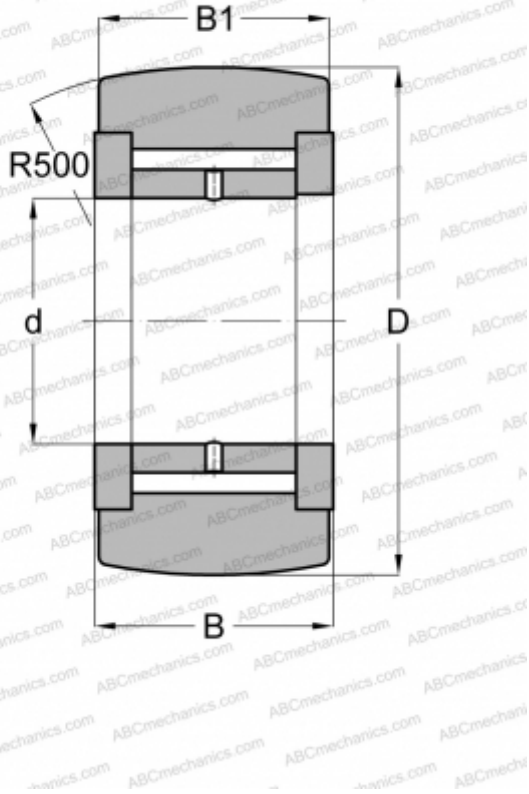

YCR48R NSK

Yoke type track roller

TYPE: Roller bearings, Yoke type track rollers, With axial guidance, Full complement needle roller set, outer ring has a spherical outside surface, type YCR..R (NSK), inch size

Technical specification

DIMENSIONS, MM

d	25,400
D	76,200
B	46,040
B1	44,450

WEIGHT, KG

1,400

MANUFACTURER

[NSK](http://www.nsk.com)