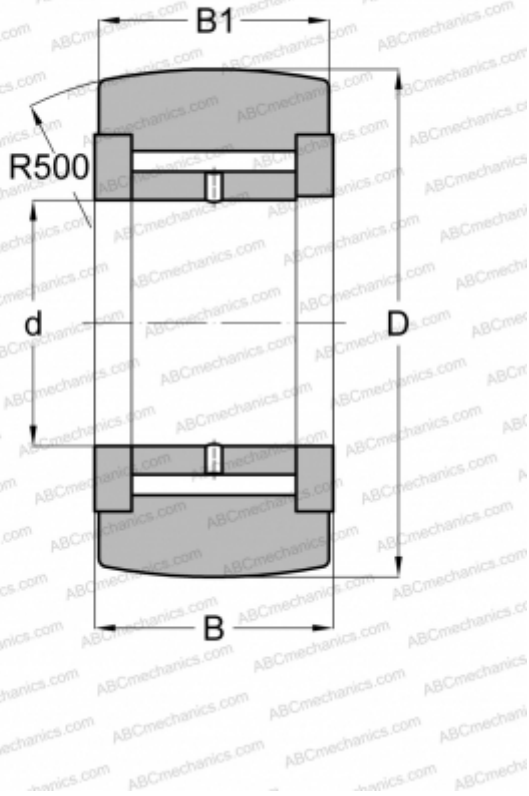

YCR64R NSK

Yoke type track roller

TYPE: Roller bearings, Yoke type track rollers, With axial guidance, Full complement needle roller set, outer ring has a spherical outside surface, type YCR..R (NSK), inch size

Technical specification

DIMENSIONS, MM

d	31,750
D	101,600
B	58,740
B1	57,150

WEIGHT, KG

3,200

MANUFACTURER

[NSK](http://www.nsk.com)